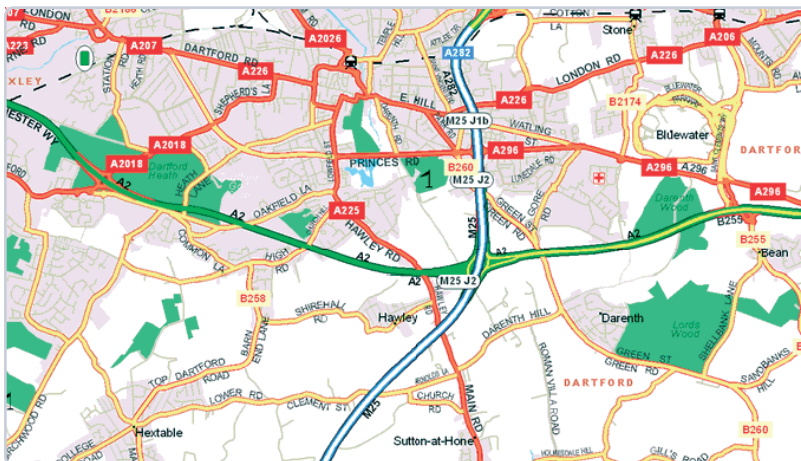

Greencell Ltd
St John's House
37-41 Spital Street
Dartford DA1 2DR
United Kingdom

+44 (0)1322 425555
info@greencell.com
www.greencell.com

dartford directions

We are located in Dartford town centre, which is just minutes away by car from J1b & J2 from the M25 and less than 5 minutes walk from the towns train station. Greencell occupy a modern office block on the corner of Spital Street and Orchard Street.

Clockwise From the M25 Dartford River Crossing: Take J1b off the M25, and follow signs for A225 Dartford. At the end of the slip road roundabout take the third exit towards the town centre. (You will pass an Esso petrol station / Renault dealership on the left hand side at the third exit). Go straight on at the next roundabout. **This is Princes Road.**

Counter-Clockwise From the M25: Take J2 off the M25 and follow signs for A225 Dartford. At the end of the slip road stay in the left hand lane and take the first exit past the petrol station/Audi dealership on the left hand side). Go straight on at the next roundabout. **This is Princes Road.**

From Princes Road continue as follows: Continue straight down, through the first set of traffic lights and turn right at the second set of lights where there is a VW dealership on your left. You are now in Lowfield Street. Continue until you come to a give-way sign at the beginning of the one-way system. This is Instone Road. Keep to the right (you will see a Sainsbury's store on your right). Follow the road around to the right and you will come into Highfield Road.