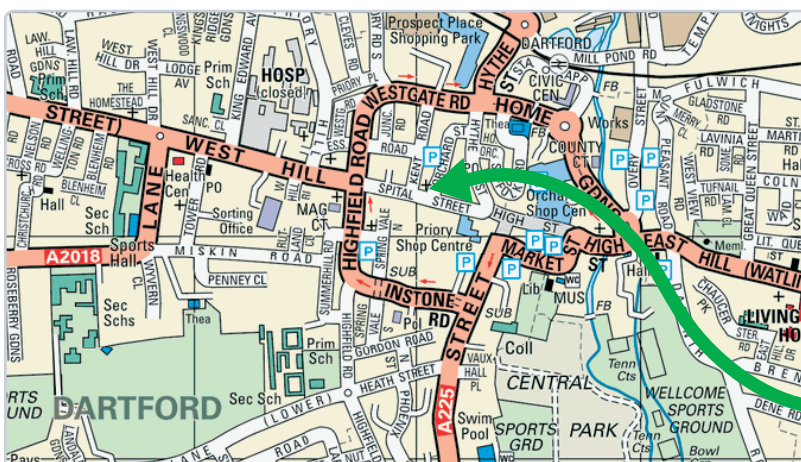

greencell

let's talk taste