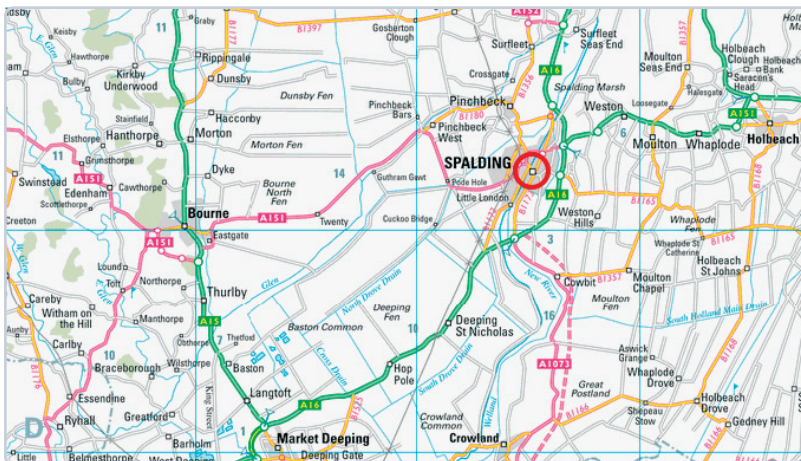

Grencell Ltd
Holly Lodge Facilities
West Marsh Road
Spalding PE11 3UW
United Kingdom

+44 (0)1322 425555
info@grencell.com
www.grencell.com

spalding directions

Our Distribution facilities are located just north of Spalding, and situated on the corner of the B1172 and A16 bypass roundabout.

From the South: Follow the A1 to Peterborough. Bear left off the A1 towards A605 (Oundle)/A47 (Wisbech). Follow signs to A47 Wisbech, which takes you into Eye Green. Take the exit to A1073 (Crowland) and follow this road for approx 20 minutes. At the first roundabout, turn right for A16 Boston. At the third Roundabout, turn left and you will see Grencell on your left.

From the North: Follow the A1 to Newark. At Newark, bear left towards A17 (Sleaford) and then continue on the A17 (Kings Lynn). Follow this until you reach the roundabout signposted A16 (Spalding). At the second roundabout turn right and you will see Grencell on your left.