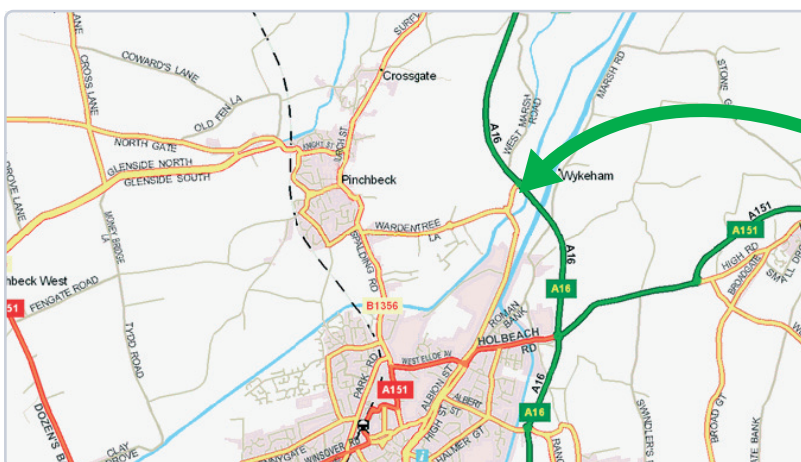

Grencell Ltd
Holly Lodge Facilities
West Marsh Road
Spalding PE11 3UW
United Kingdom

+44 (0)1322 425555
info@grencell.com
www.grencell.com

spalding directions

Our Distribution facilities are located just north of Spalding, and situated on the corner of the B1172 and A16 bypass roundabout.

From the South: Follow the A1 to Peterborough. Bear left off the A1 towards A605 (Oundle)/A47 (Wisbech). Follow signs to A47 Wisbech, which takes you into Eye Green. Take the exit to A1073 (Crowland) and follow this road for approx 20 minutes. At the first roundabout, turn right for A16 Boston. At the third Roundabout, turn left and you will see Grencell on your left.

From the North: Follow the A1 to Newark. At Newark, bear left towards A17 (Sleaford) and then continue on the A17 (Kings Lynn). Follow this until you reach the roundabout signposted A16 (Spalding). At the second roundabout turn right and you will see Grencell on your left.